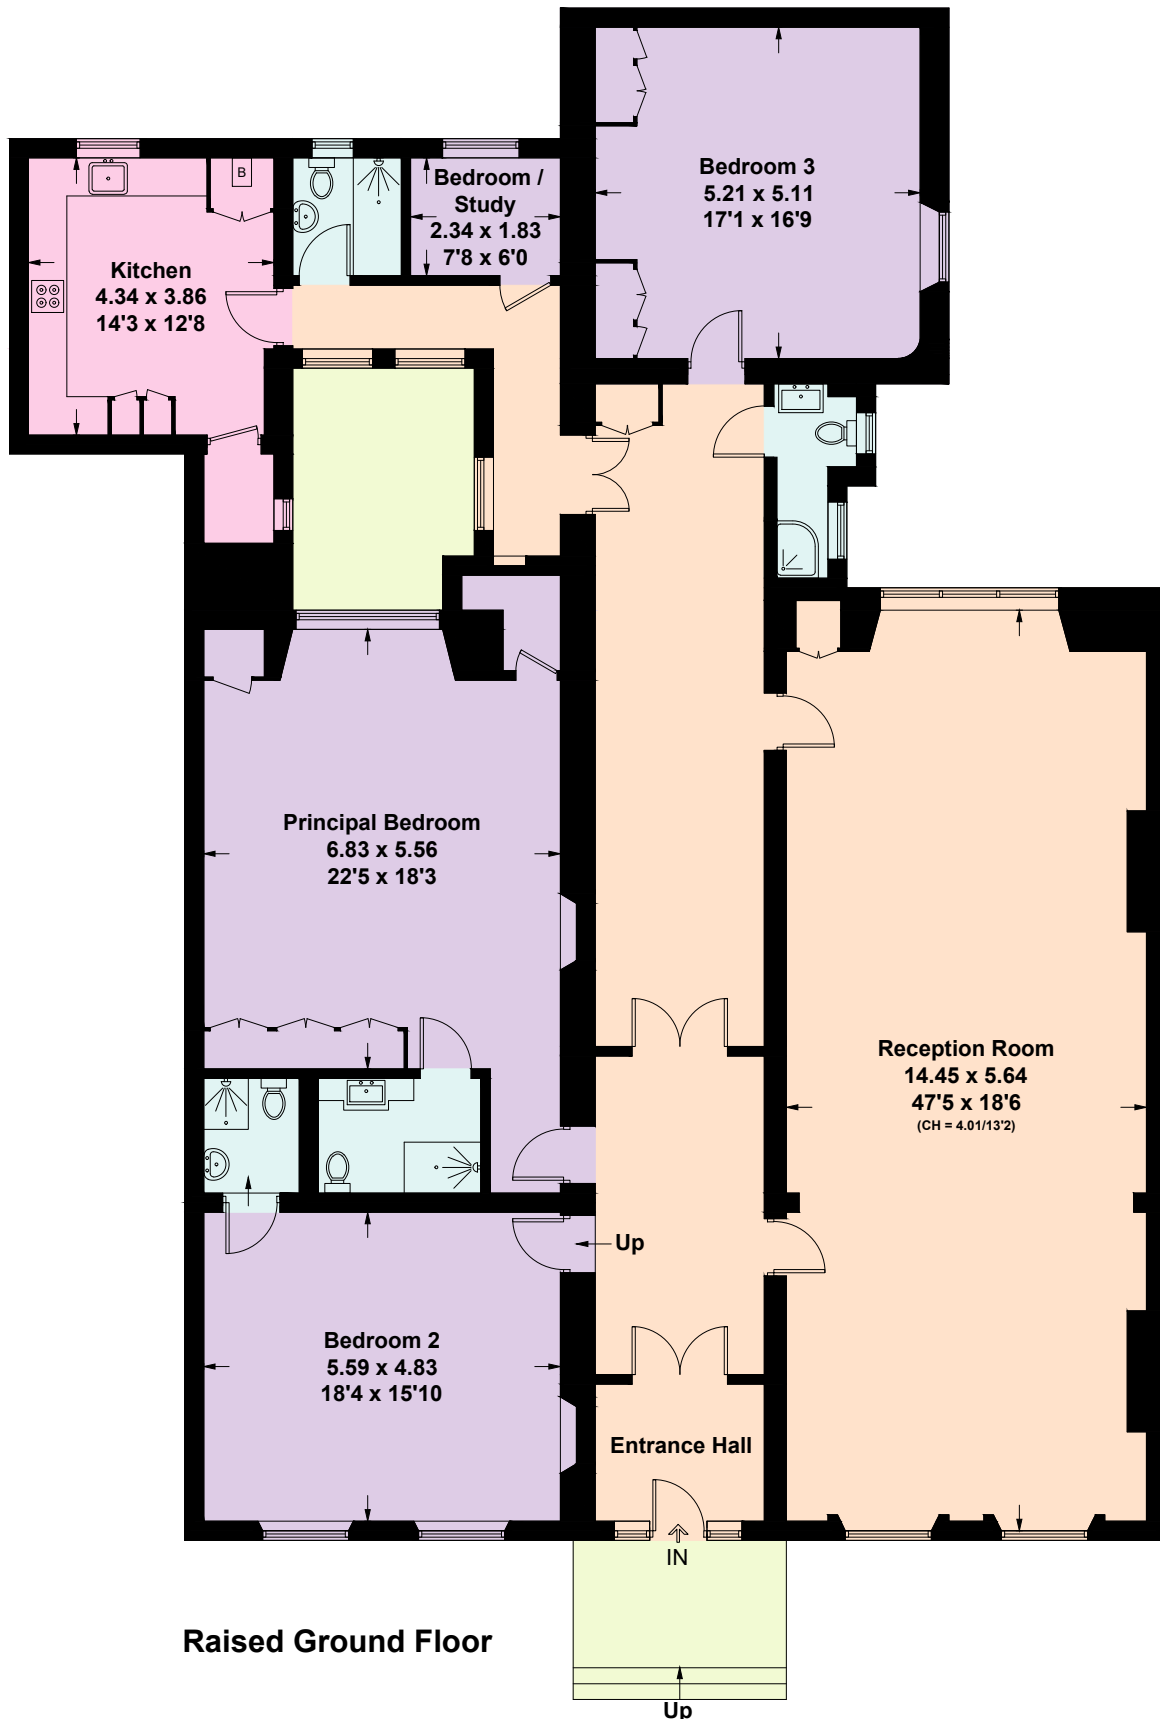

Queens Gate Gardens, South Kensington, SW7

Approximate Floor Area = 291.9 sq m / 3142 sq ft
Including Limited Use Area (1.4 sq m / 15 sq ft)

This plan is for layout guidance only. Not drawn to scale unless stated. Windows and door openings are approximate. Whilst every care is taken in the preparation of this plan, please check all dimensions, shapes and compass bearings before making any decisions reliant upon them. (ID867876)