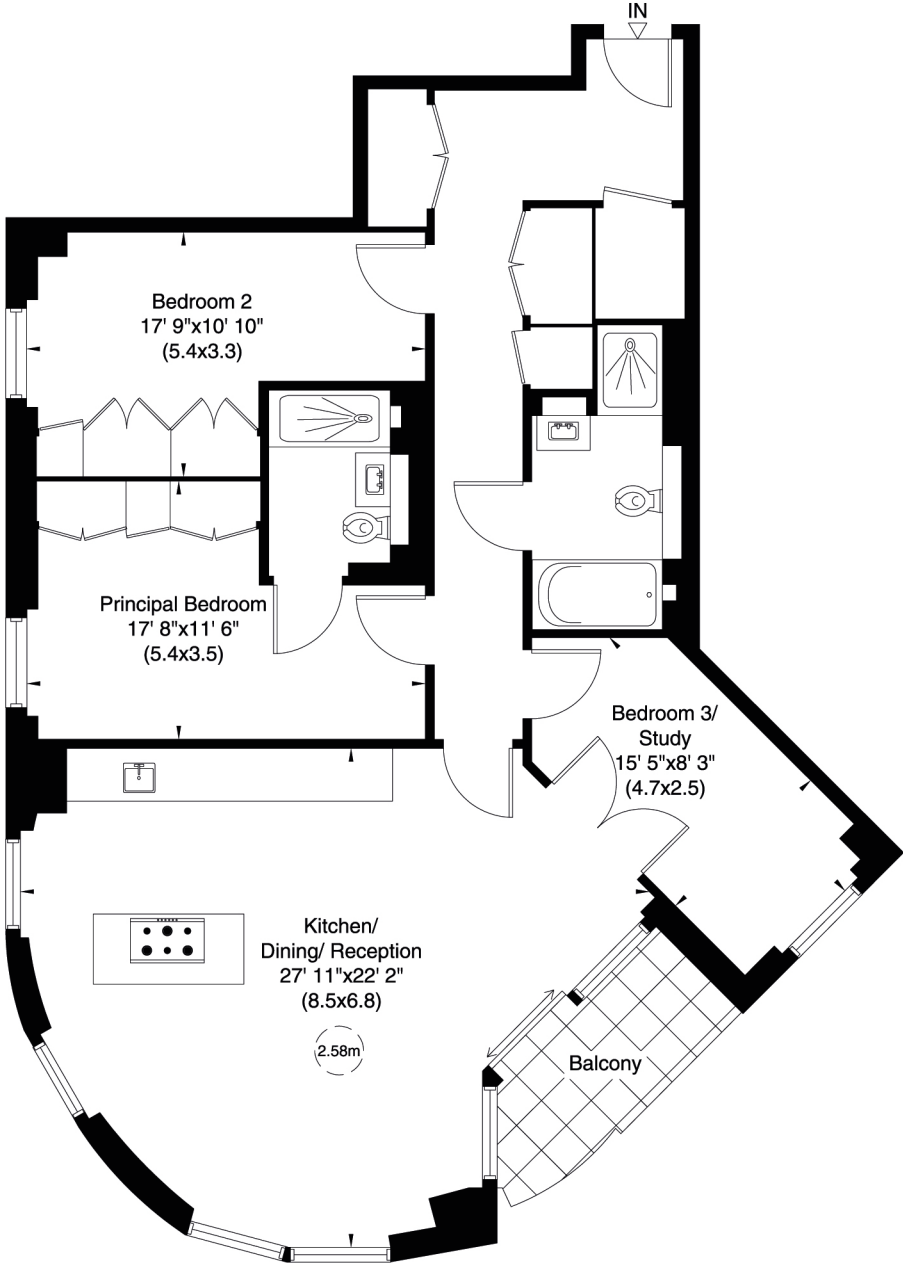

Wellington House, Buckingham Gate, SW1

Approximate Gross Internal Area

123 sq m/ 1321 sq ft

Not to Scale, for identification only

Fifth Floor

For guidance only and must not be relied upon as a statement of fact.

All measurements and areas are approximate only (and have been prepared in accordance with the current edition of the RICS Code of Measuring Practice).