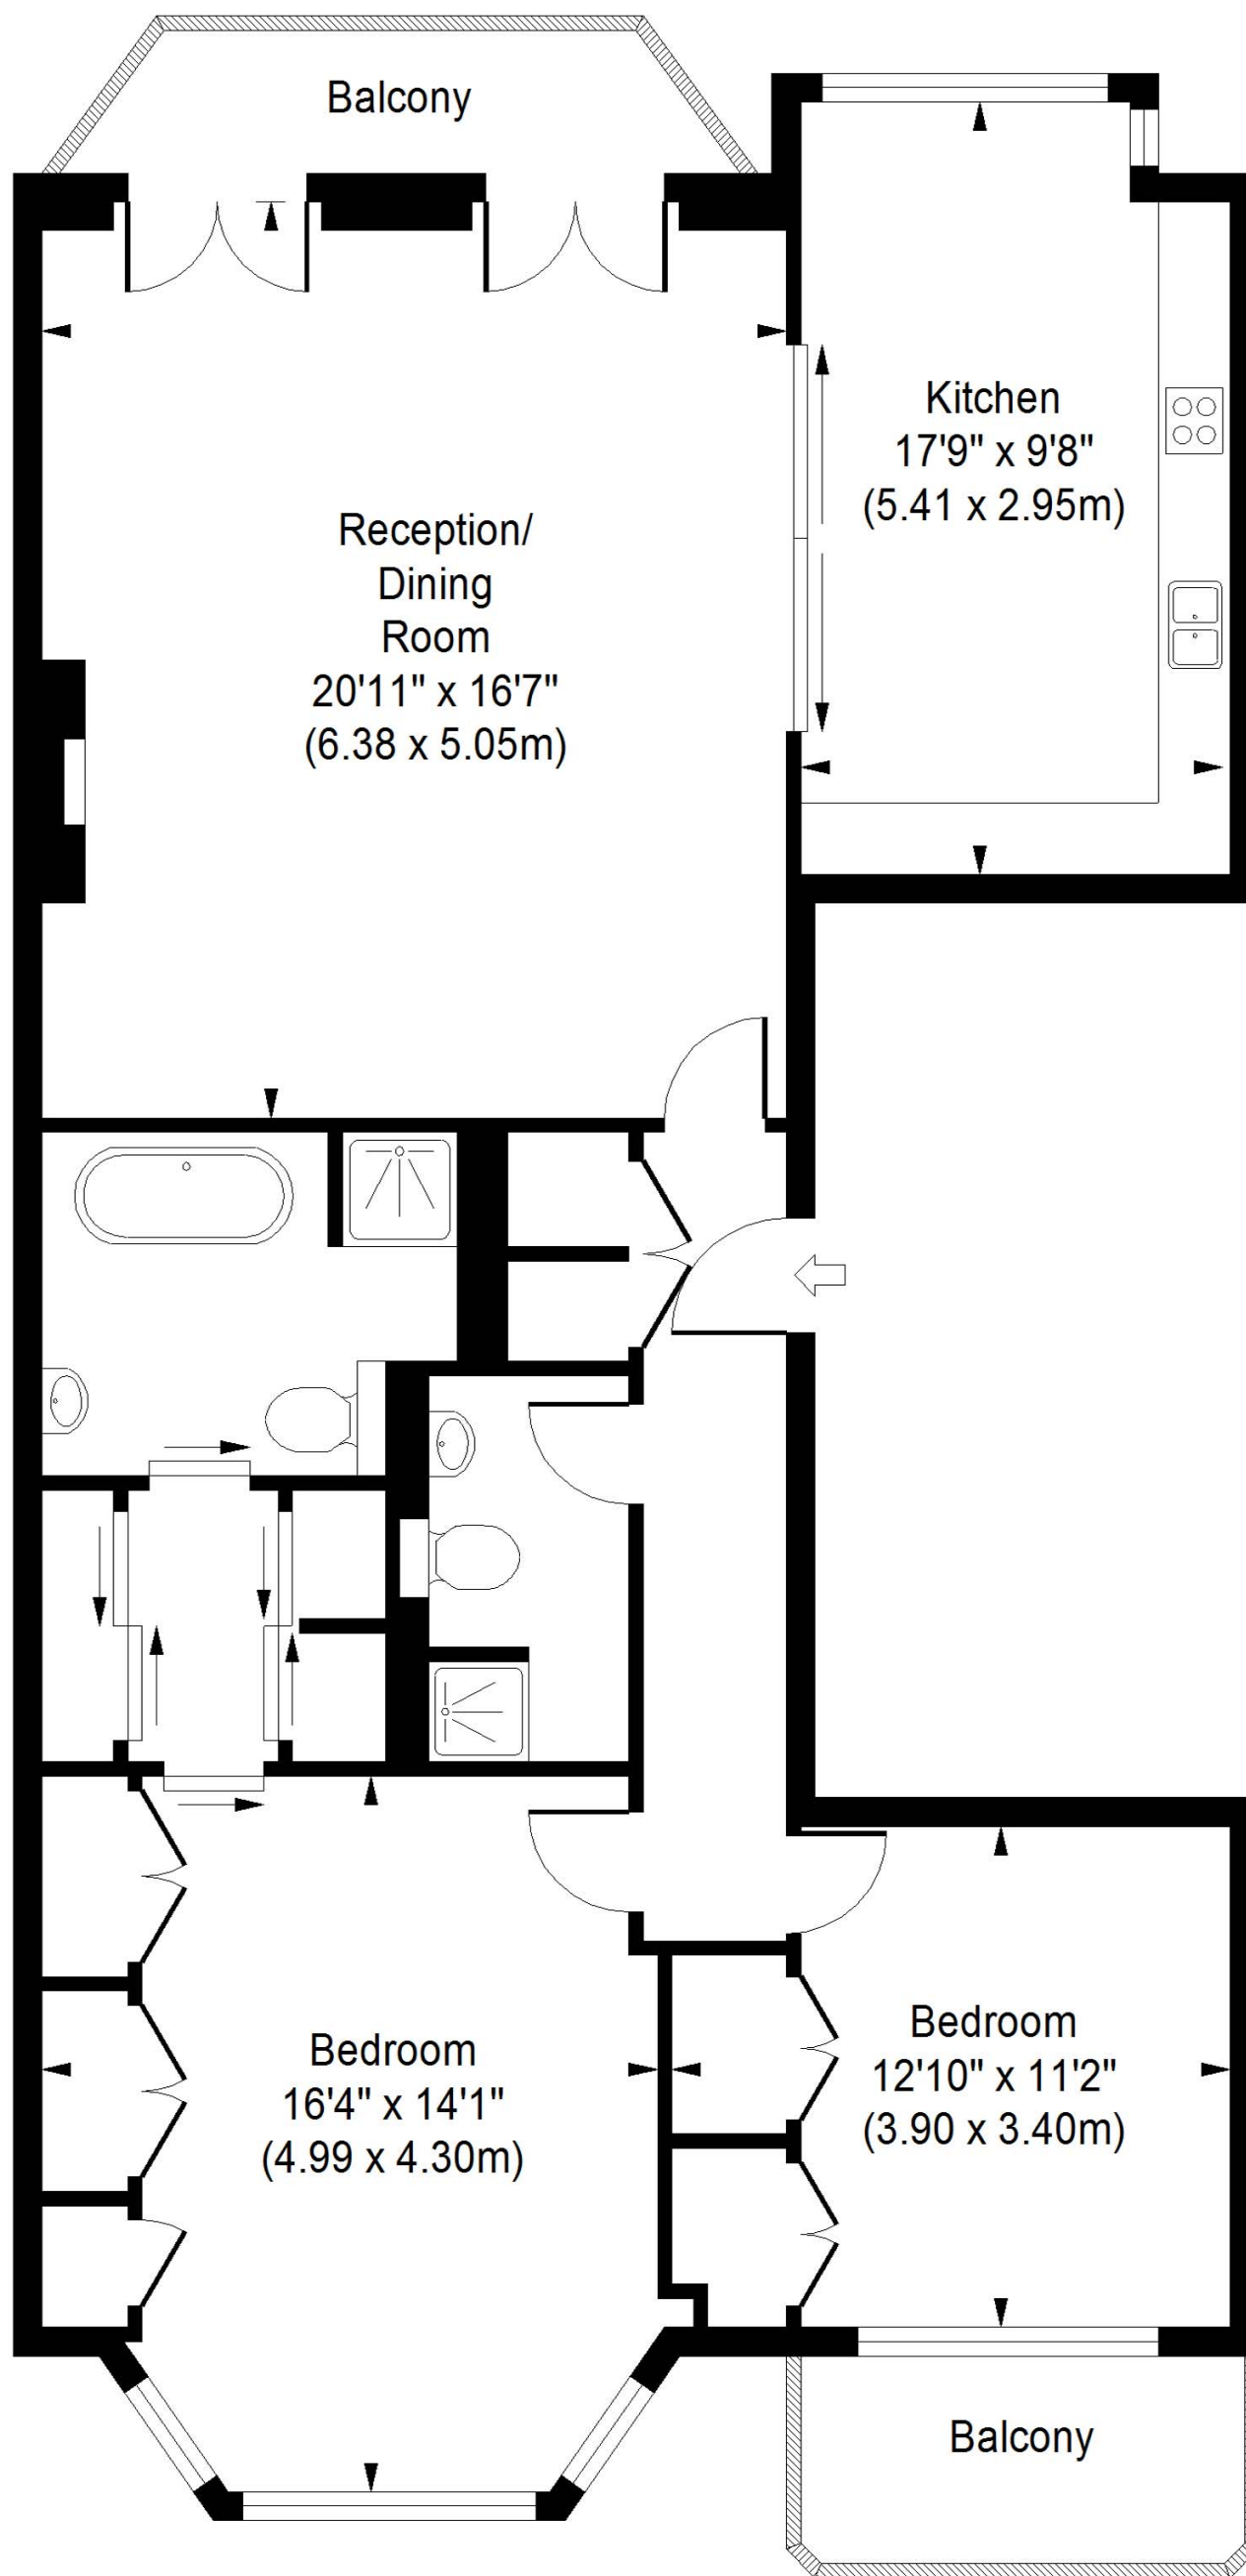

Hamilton Terrace

Approximate Gross Internal Area
1155 sq ft / 107.28 sq m

First Floor

ILLUSTRATION FOR IDENTIFICATION PURPOSES ONLY

ALL MEASUREMENTS ARE MAXIMUM, AND INCLUDE WINDOW BAYS AND WARDROBES WHERE APPLICABLE
THIS PLAN MUST NOT BE REPRODUCED BY ANY OTHER PERSON WITHOUT PERMISSION